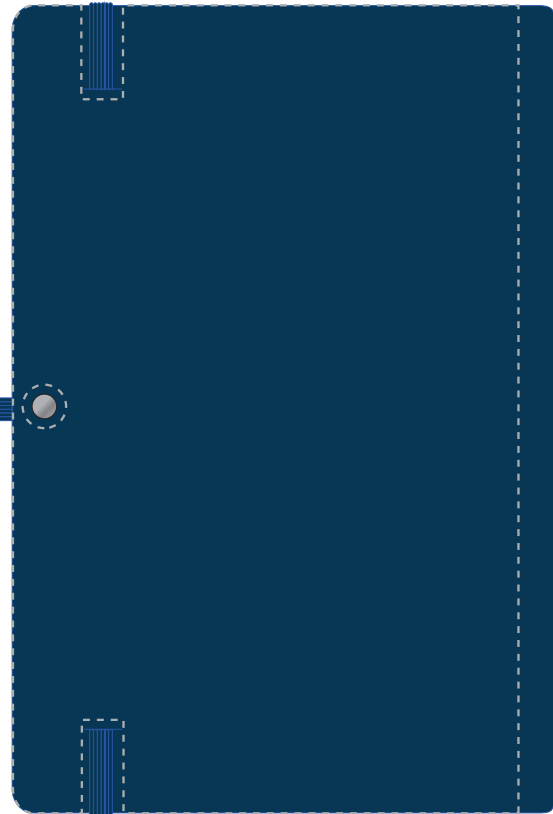

We stock this item in the following colours

**PANTONE REFERENCE(S)**

Debossing / Foil Blocking
(Edge to Edge)

Product Image for visualisation
- colours may vary

ARTWORK SCALE 50%

ARTWORK SCALE 50%

The dashed line is to demonstrate print area and will not appear on your printed item

To proceed, please approve visual via the online system.

ARTWORK SCALE 100%
Max print area: 134mm x 214mm

ARTWORK SCALE 100%
Max print area: 134mm x 214mm