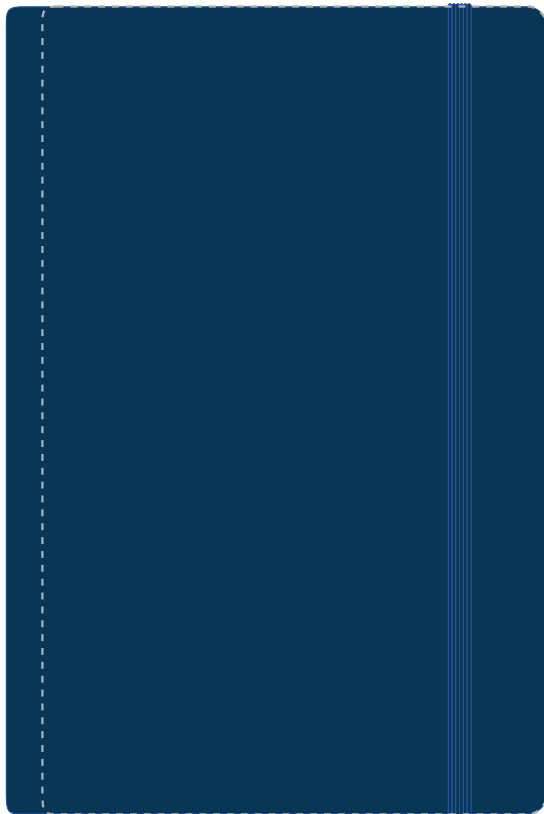

Your Ref:
Our Ref:

Quantity:
Version: 1

Product Code: QS0345
Product Colour: NAVY BLUE

PRINTING CONCERNS:

Please note that this product has Sustainability Markings that are not visible from this perspective

We stock this item in the following colours

**PANTONE REFERENCE(S)**

Debossing / Foil Blocking
(Edge to Edge)

Product Image for visualisation
- colours may vary

ARTWORK SCALE 50%

ARTWORK SCALE 50%

The dashed line is to demonstrate print area and will not appear on your printed item